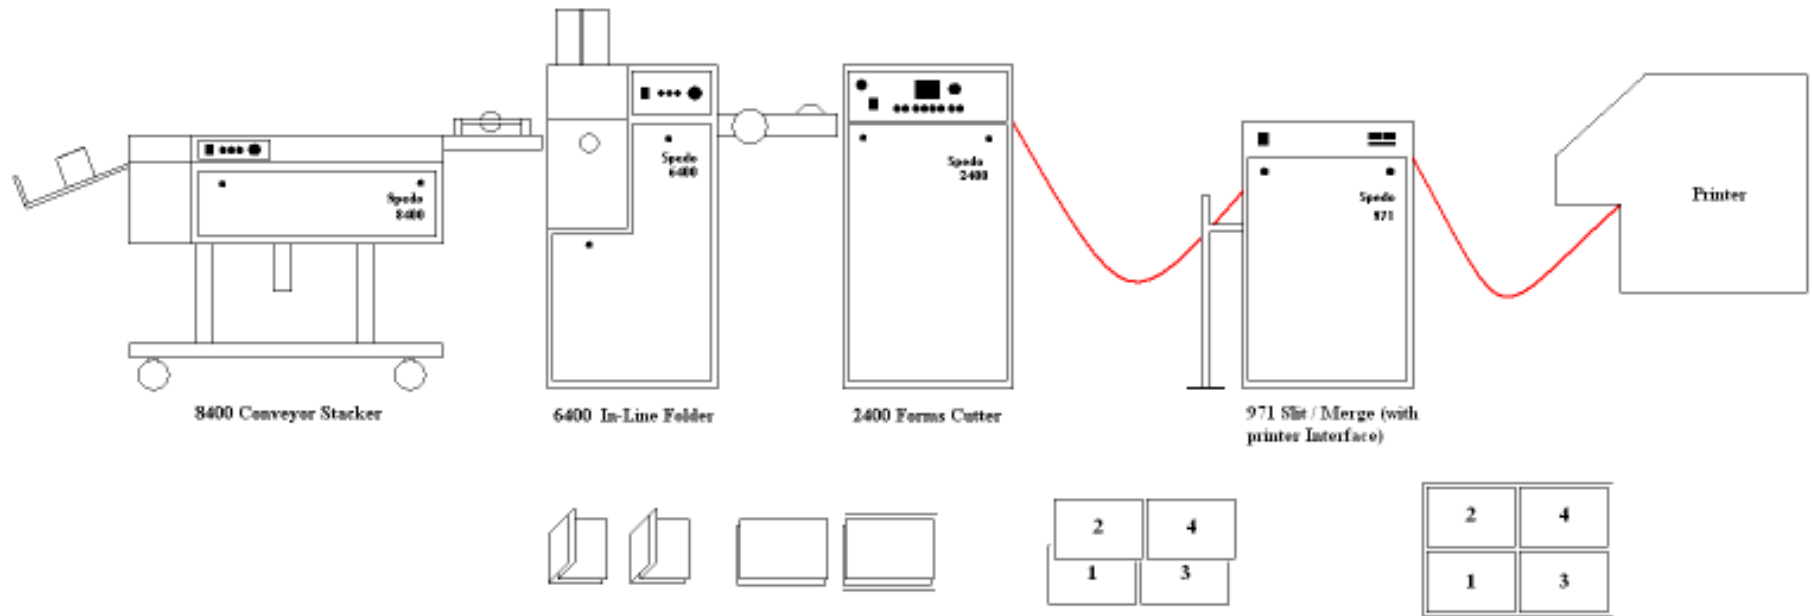

PRINT TO STACK WITH FOLDING (OVER 200FT/MIN)

(RIGHT TO LEFT) **START** - PRINTER - 973 WEB BUFFER - 2400 FORMS CUTTER - 6400 FOLDER - 8400 CONVEYOR STACKER - **END**

PRINT TO STACK WITH MERGING AND FOLDING (UP TO 200FT/MIN)

(RIGHT TO LEFT) **START** - PRINTER - 971 SLITTER MERGER - 2400 FORMS CUTTER - 6400 FOLDER - 8400 CONVEYOR STACKER - **END**

PRINT TO STACK WITH MERGING (UP TO 200FT/MIN)

(RIGHT TO LEFT) **START** - PRINTER - 971 SLITTER MERGER - 2400 FORMS CUTTER - 8400 CONVEYOR STACKER - **END**

PRINT TO STACK (UP TO 200FT/MIN)

(RIGHT TO LEFT) **START - PRINTER - OLI - 2400 FORMS CUTTER - 8400 CONVEYOR STACKER - END**

8400 Conveyor Stacker

2400 Forms Cutter

OLI

Printer

ROLL TO STACK WITH FOLDING

(RIGHT TO LEFT) START - 7300 UNWINDER - OLS - 2400 FORMS CUTTER - 6400 FOLDER - 8400 CONVEYOR STACKER - END

(RIGHT TO LEFT) **START - FLOOR PACK - 2400 FORMS CUTTER - 8400 CONVEYOR STACKER - END**

8400 Conveyor Stacker

2400 Forms Cutter

FLOOR PACK TO STACK

(RIGHT TO LEFT) **START - FLOOR PACK - 2400 FORMS CUTTER - STACK TRAY - END**