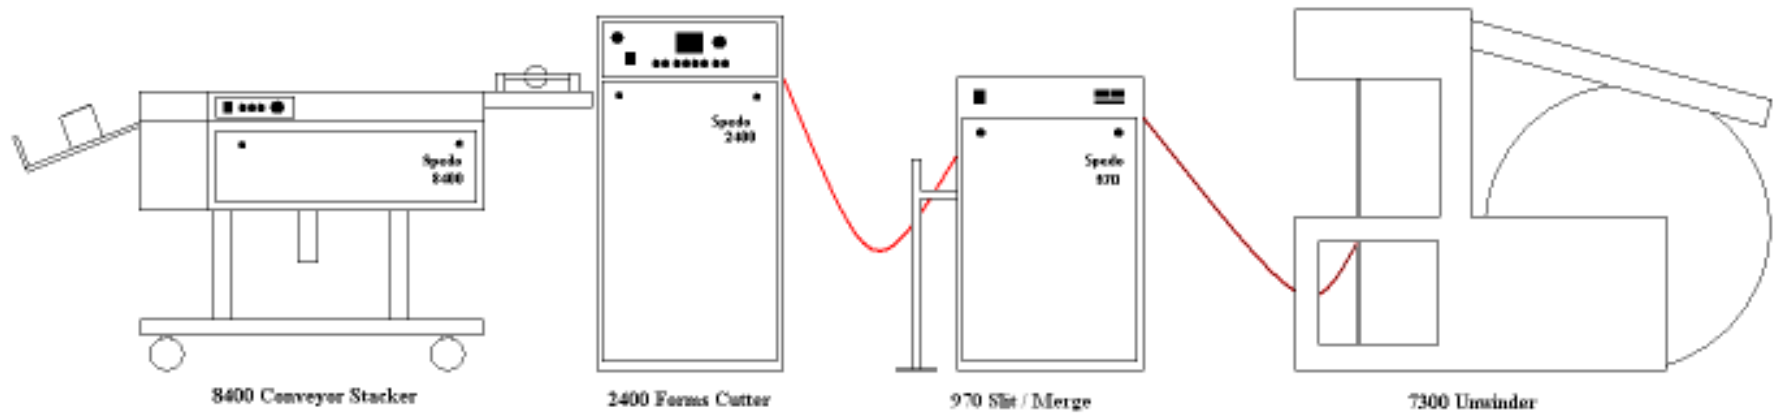

ROLL TO STACK WITH MERGING

(RIGHT TO LEFT) **START** - 7300 UNWINDER - 970 SLITTER MERGER - 2400 FORMS CUTTER - 8400 CONVEYOR STACKER - **END**