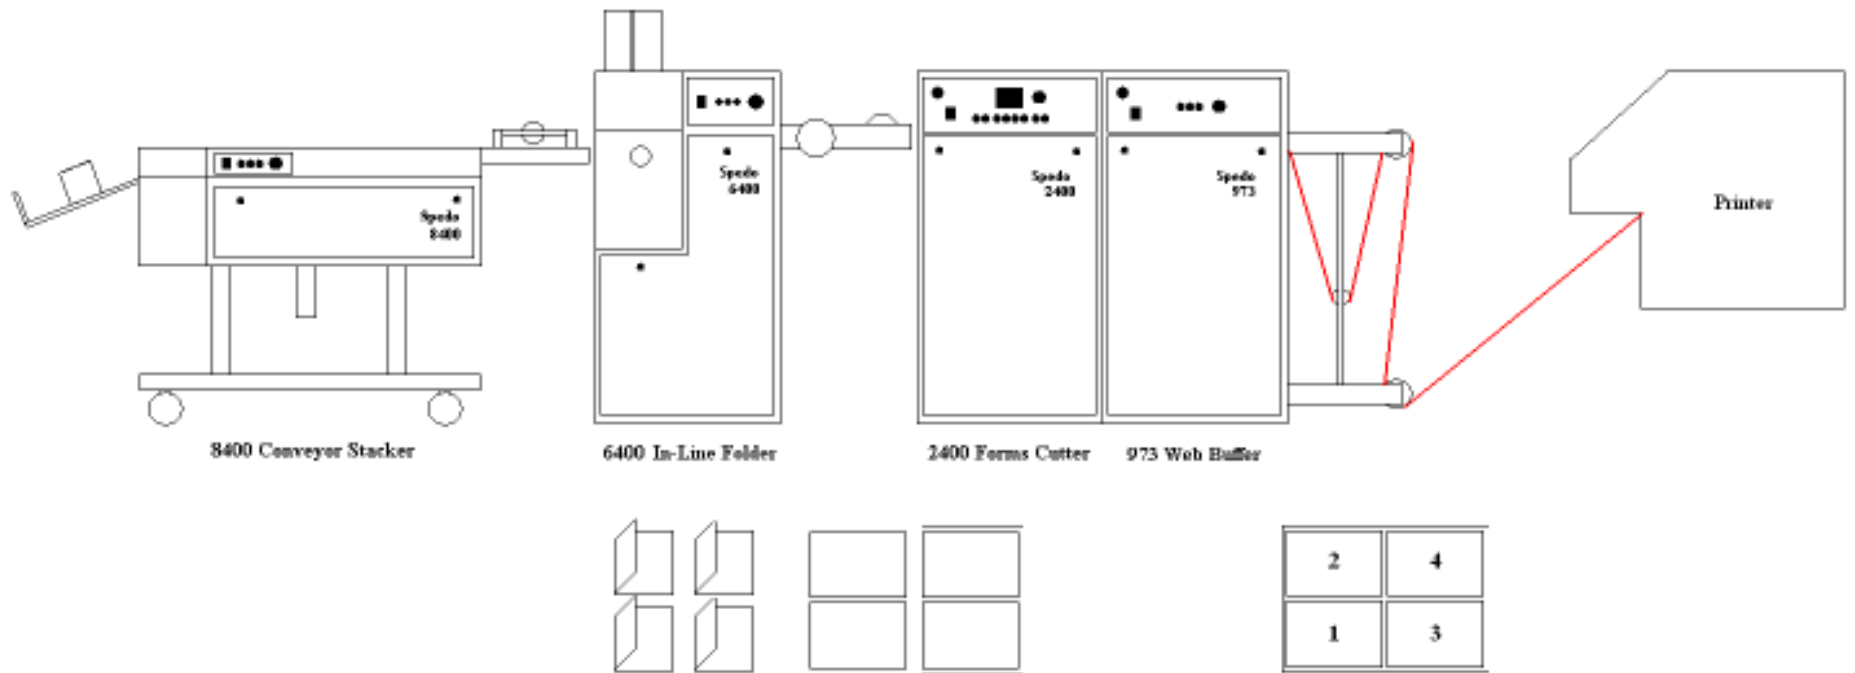

PRINT TO STACK WITH FOLDING (OVER 200FT/MIN)

(RIGHT TO LEFT) **START** - PRINTER - 973 WEB BUFFER - 2400 FORMS CUTTER - 6400 FOLDER - 8400 CONVEYOR STACKER - **END**

PRINT TO STACK WITH MERGING AND FOLDING (UP TO 200FT/MIN)

(RIGHT TO LEFT) **START** - PRINTER - 971 SLITTER MERGER - 2400 FORMS CUTTER - 6400 FOLDER - 8400 CONVEYOR STACKER - **END**

PRINT TO STACK WITH MERGING (UP TO 200FT/MIN)

(RIGHT TO LEFT) **START** - PRINTER - 971 SLITTER MERGER - 2400 FORMS CUTTER - 8400 CONVEYOR STACKER - **END**