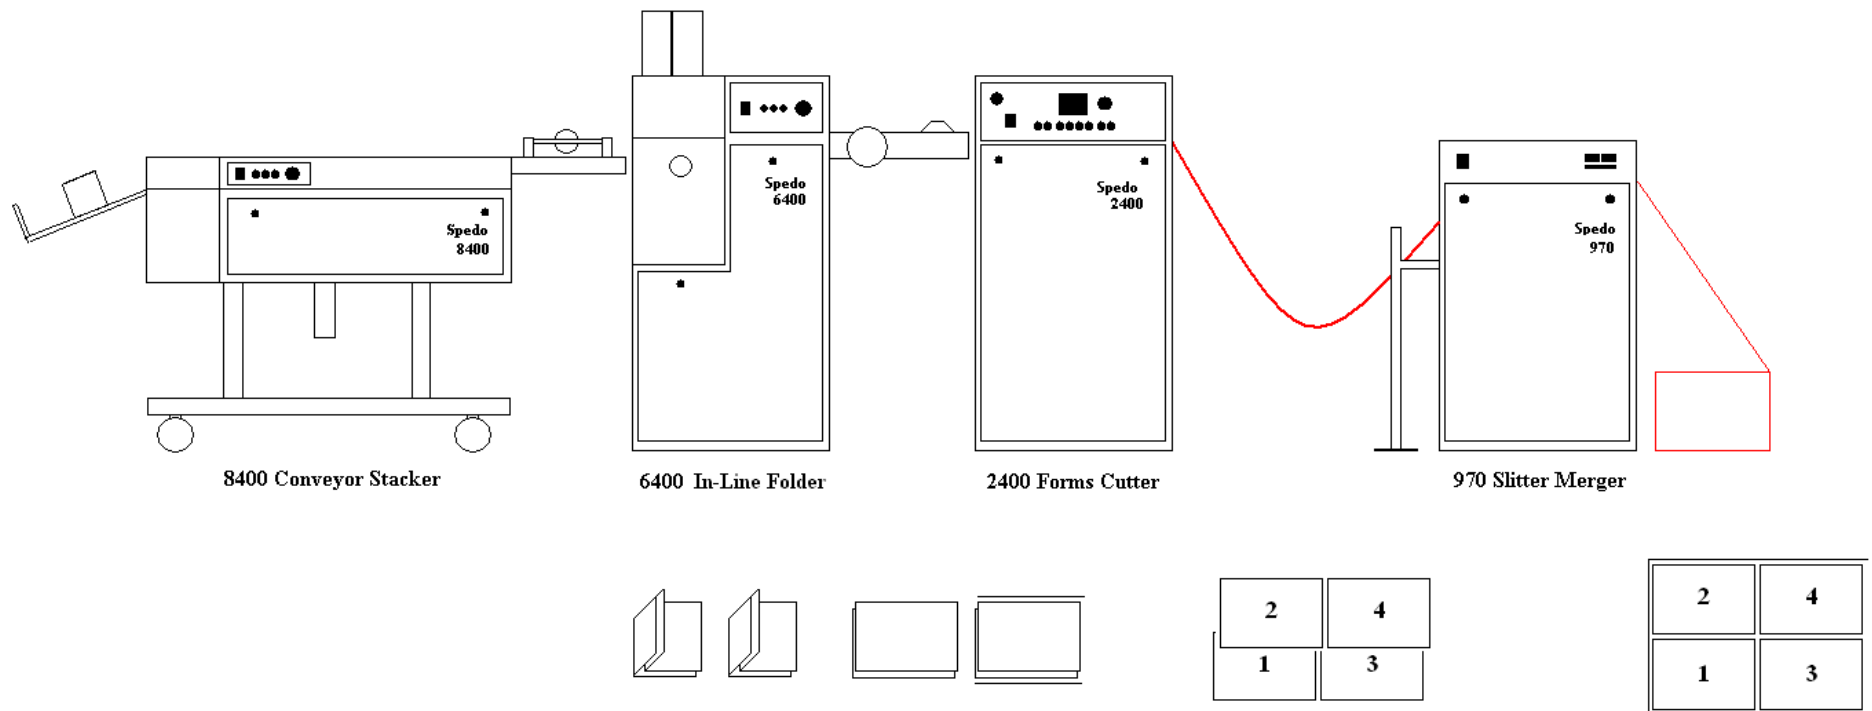

ROLL TO STACK WITH MERGING

(RIGHT TO LEFT) **START** - 7300 UNWINDER - 970 SLITTER MERGER - 2400 FORMS CUTTER - 8400 CONVEYOR STACKER - **END**

ROLL TO STACK

(RIGHT TO LEFT) **START** - 7300 UNWINDER - OLS - 2400 FORMS CUTTER - 8400 CONVEYOR STACKER - **END**

FLOOR PACK TO STACK WITH MERGING AND FOLDING

(RIGHT TO LEFT) **START - FLOOR PACK - 970 SLITTER MERGER - 2400 FORMS CUTTER - 6400 FOLDER - 8400 CONVEYOR STACKER - END**

FLOOR PACK TO STACK WITH FOLDING

(RIGHT TO LEFT) **START** - FLOOR PACK - 2400 FORMS CUTTER - 6400 FOLDER - 8400 CONVEYOR STACKER - **END**