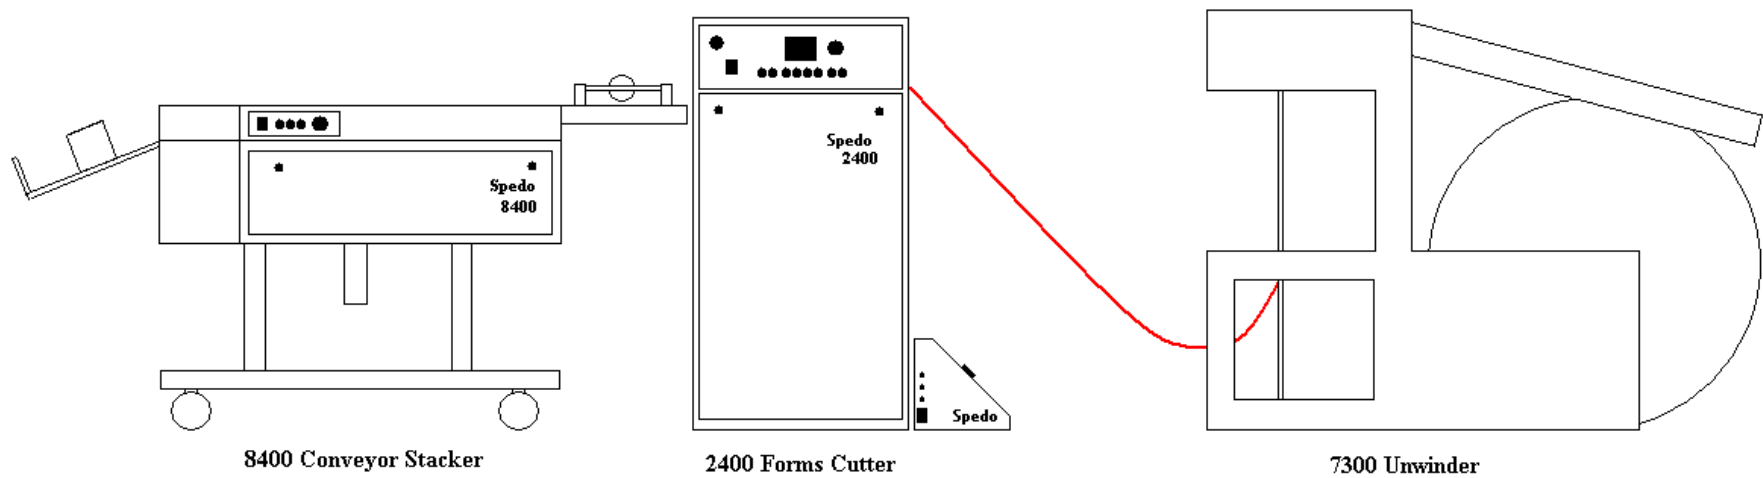

ROLL TO STACK

(RIGHT TO LEFT) **START** - 7300 UNWINDER - OLS - 2400 FORMS CUTTER - 8400 CONVEYOR STACKER - **END**