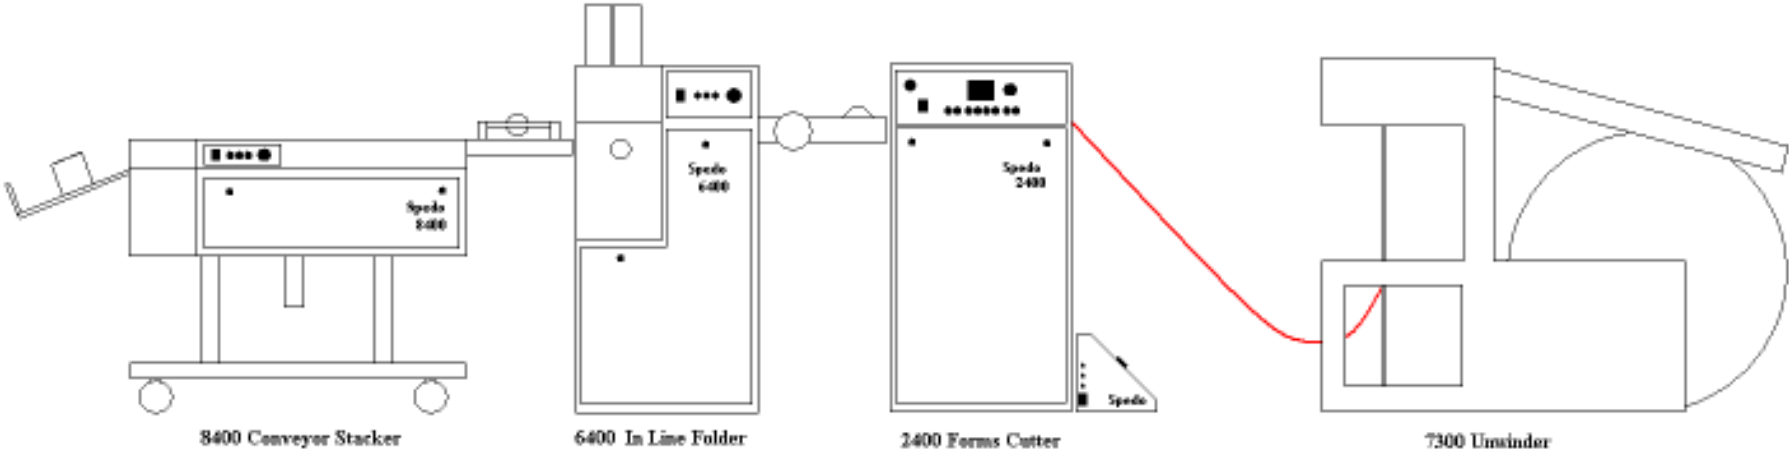

PRINT TO STACK (UP TO 200FT/MIN)

(RIGHT TO LEFT) **START - PRINTER - OLI - 2400 FORMS CUTTER - 8400 CONVEYOR STACKER - END**

8400 Conveyor Stacker

2400 Forms Cutter

OLI

Printer

ROLL TO STACK WITH FOLDING

(RIGHT TO LEFT) START - 7300 UNWINDER - OLS - 2400 FORMS CUTTER - 6400 FOLDER - 8400 CONVEYOR STACKER - END